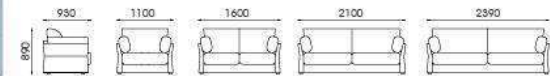

Life can be trivial, can be poetic. Whatever the taste and flavor lies on your heart. As to the a kind of life attitude and living style.

Simple shaping design and rhythmical lines are neat but dignified, plain but charming. Quietly elegant luxury, expresses kind of fashion that is not exaggerating, experiencing a highly tasteful nobility. Life is kind of art, kind of enjoyment. Just keep a kind of complete comfort and a romantic lifestyle.

A652